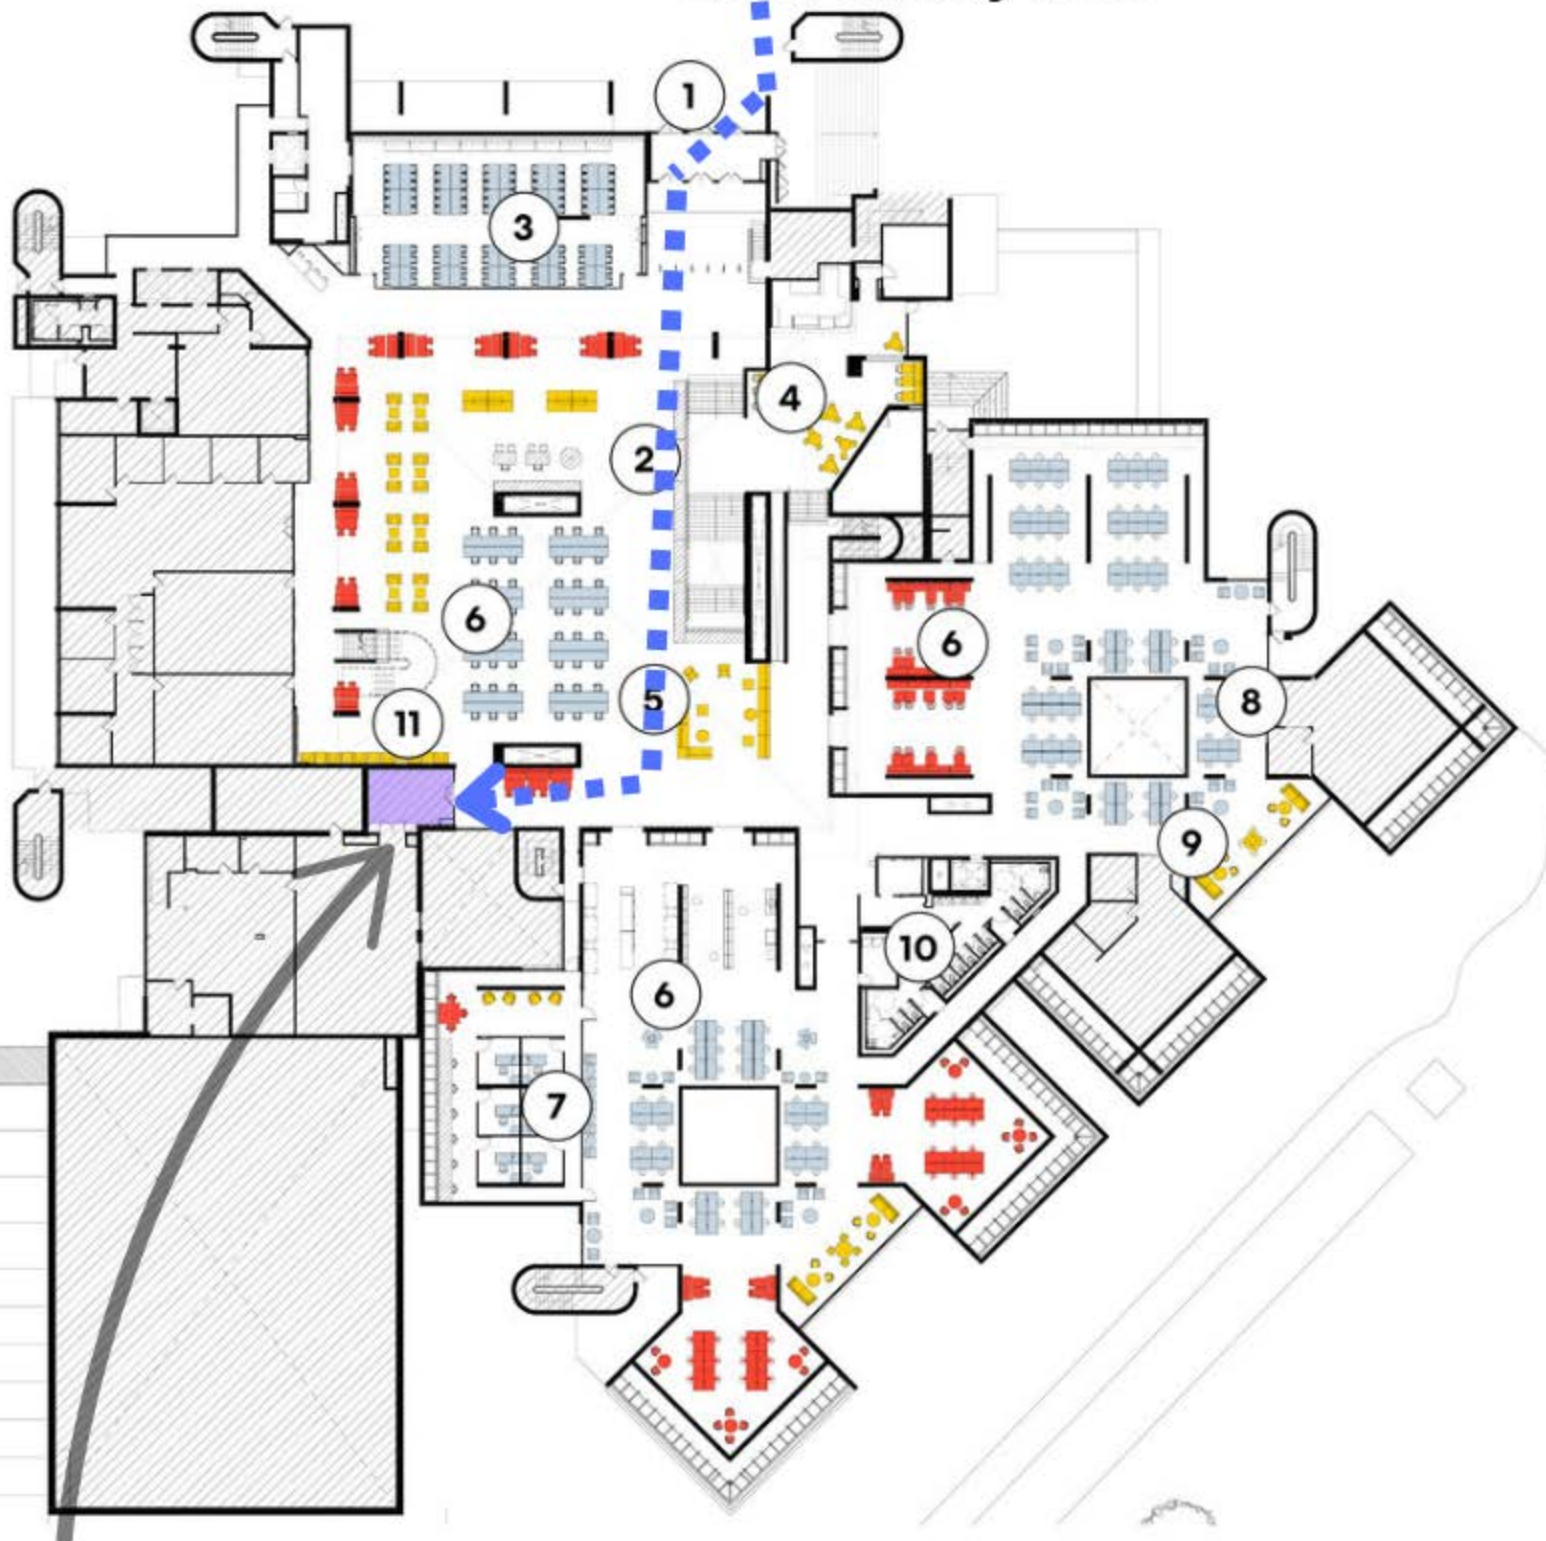

Weldon Library

Ground Floor

Enter Library Here

1. Main Entrance
2. Information Desk
3. Community Room
4. Cafe & Dining
5. Reading Corner
6. Student Study
7. Archives Admin.
8. Pride Library
9. Accessibility Lab
10. Gender neutral washrooms
11. Feature stair

-  Focus Work
-  Social Interaction
-  Collaboration

Schweitzer Gallery (Archives & Research Collections Centre)